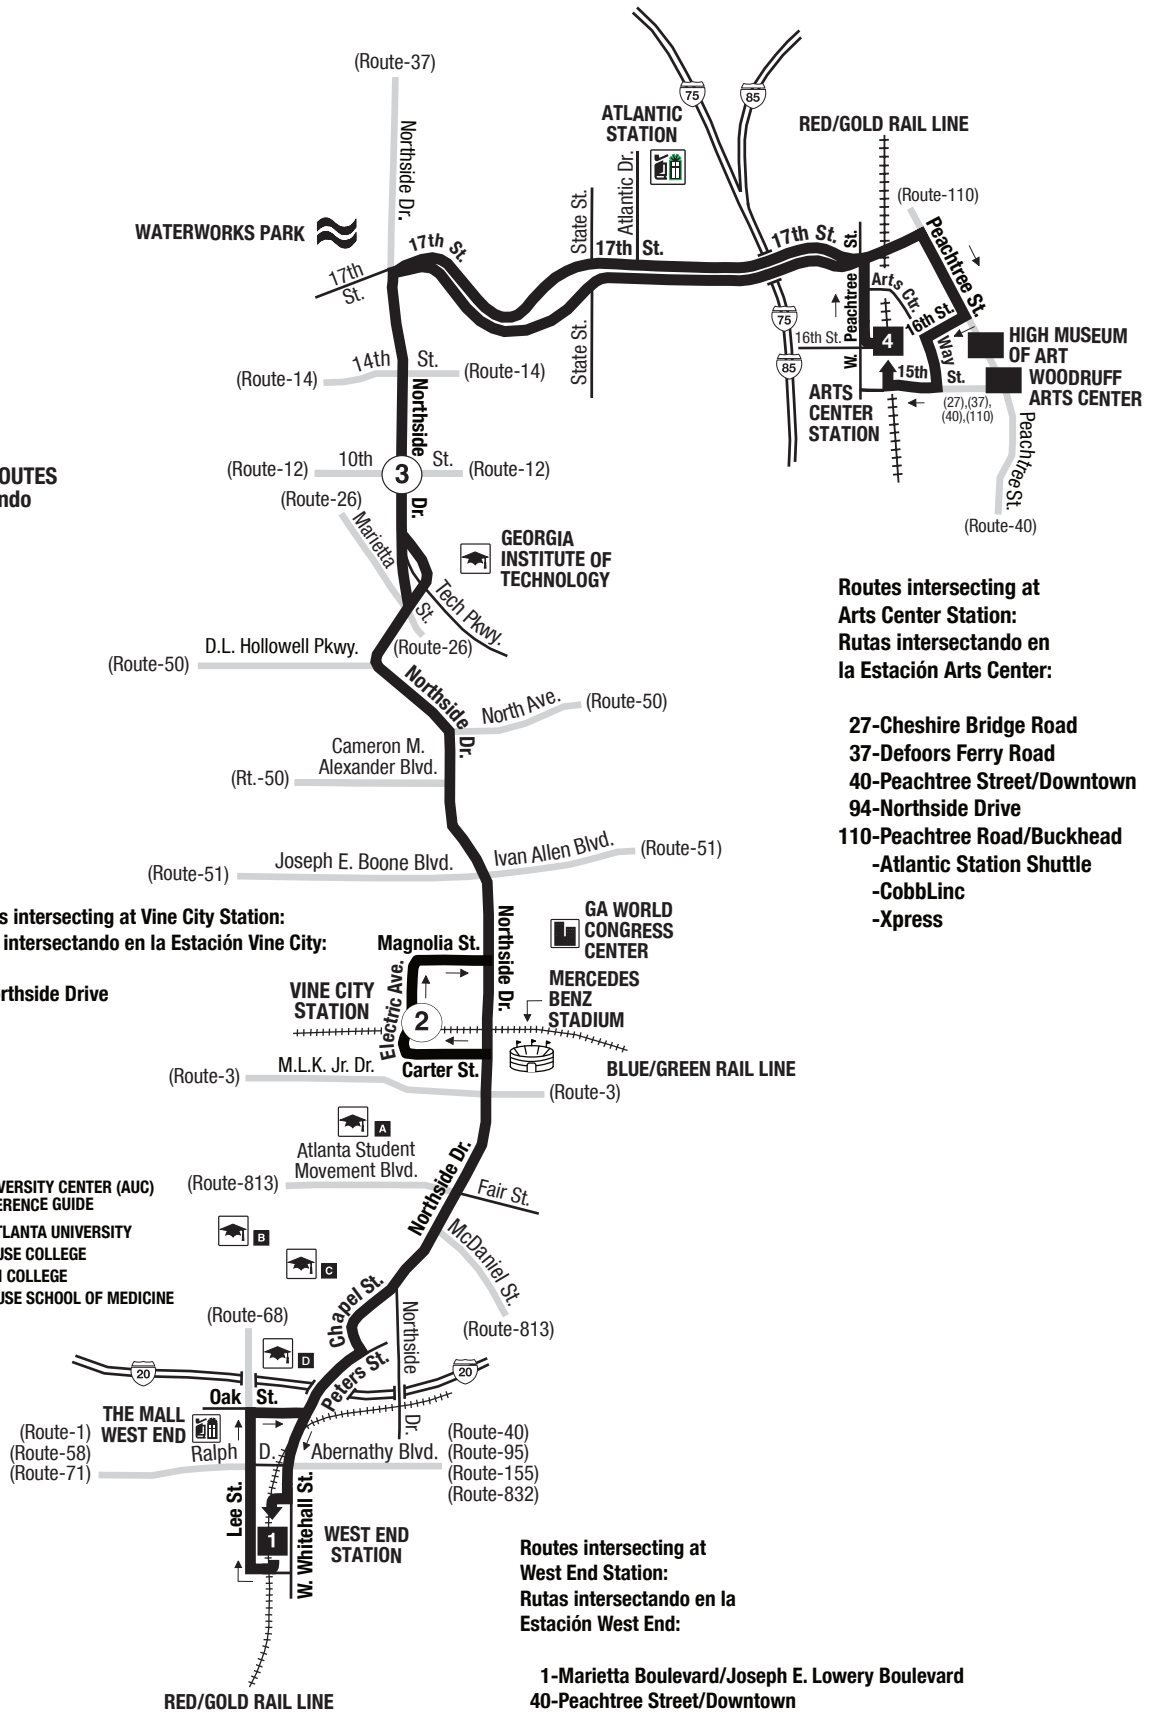

NORTH
NORTE

INTERSECTING ROUTES
Rutas Intersectando

Routes intersecting at Arts Center Station:
Rutas intersectando en la Estación Arts Center:

- 27-Cheshire Bridge Road**
- 37-Defoors Ferry Road**
- 40-Peachtree Street/Downtown**
- 94-Northside Drive**
- 110-Peachtree Road/Buckhead**
- Atlantic Station Shuttle
- CobbLinc
- Xpress

Routes intersecting at Vine City Station:
Rutas intersectando en la Estación Vine City:

94-Northside Drive

ATLANTA UNIVERSITY CENTER (AUC)
REFERENCE GUIDE

- A** CLARK ATLANTA UNIVERSITY
- B** MOREHOUSE COLLEGE
- C** SPELMAN COLLEGE
- D** MOREHOUSE SCHOOL OF MEDICINE

Routes intersecting at West End Station:
Rutas intersectando en la Estación West End:

- 1-Marietta Boulevard/Joseph E. Lowery Boulevard**
- 40-Peachtree Street/Downtown**
- 58-Hollywood Road/Lucile Avenue**
- 68-Benjamin E. Mays Drive**
- 71-Cascade Road**
- 81-Venetian Hills/Delowe Drive**
- 94-Northside Drive**
- 95-Metropolitan Parkway**
- 155-Pittsburgh**
- 832-Grant Park**