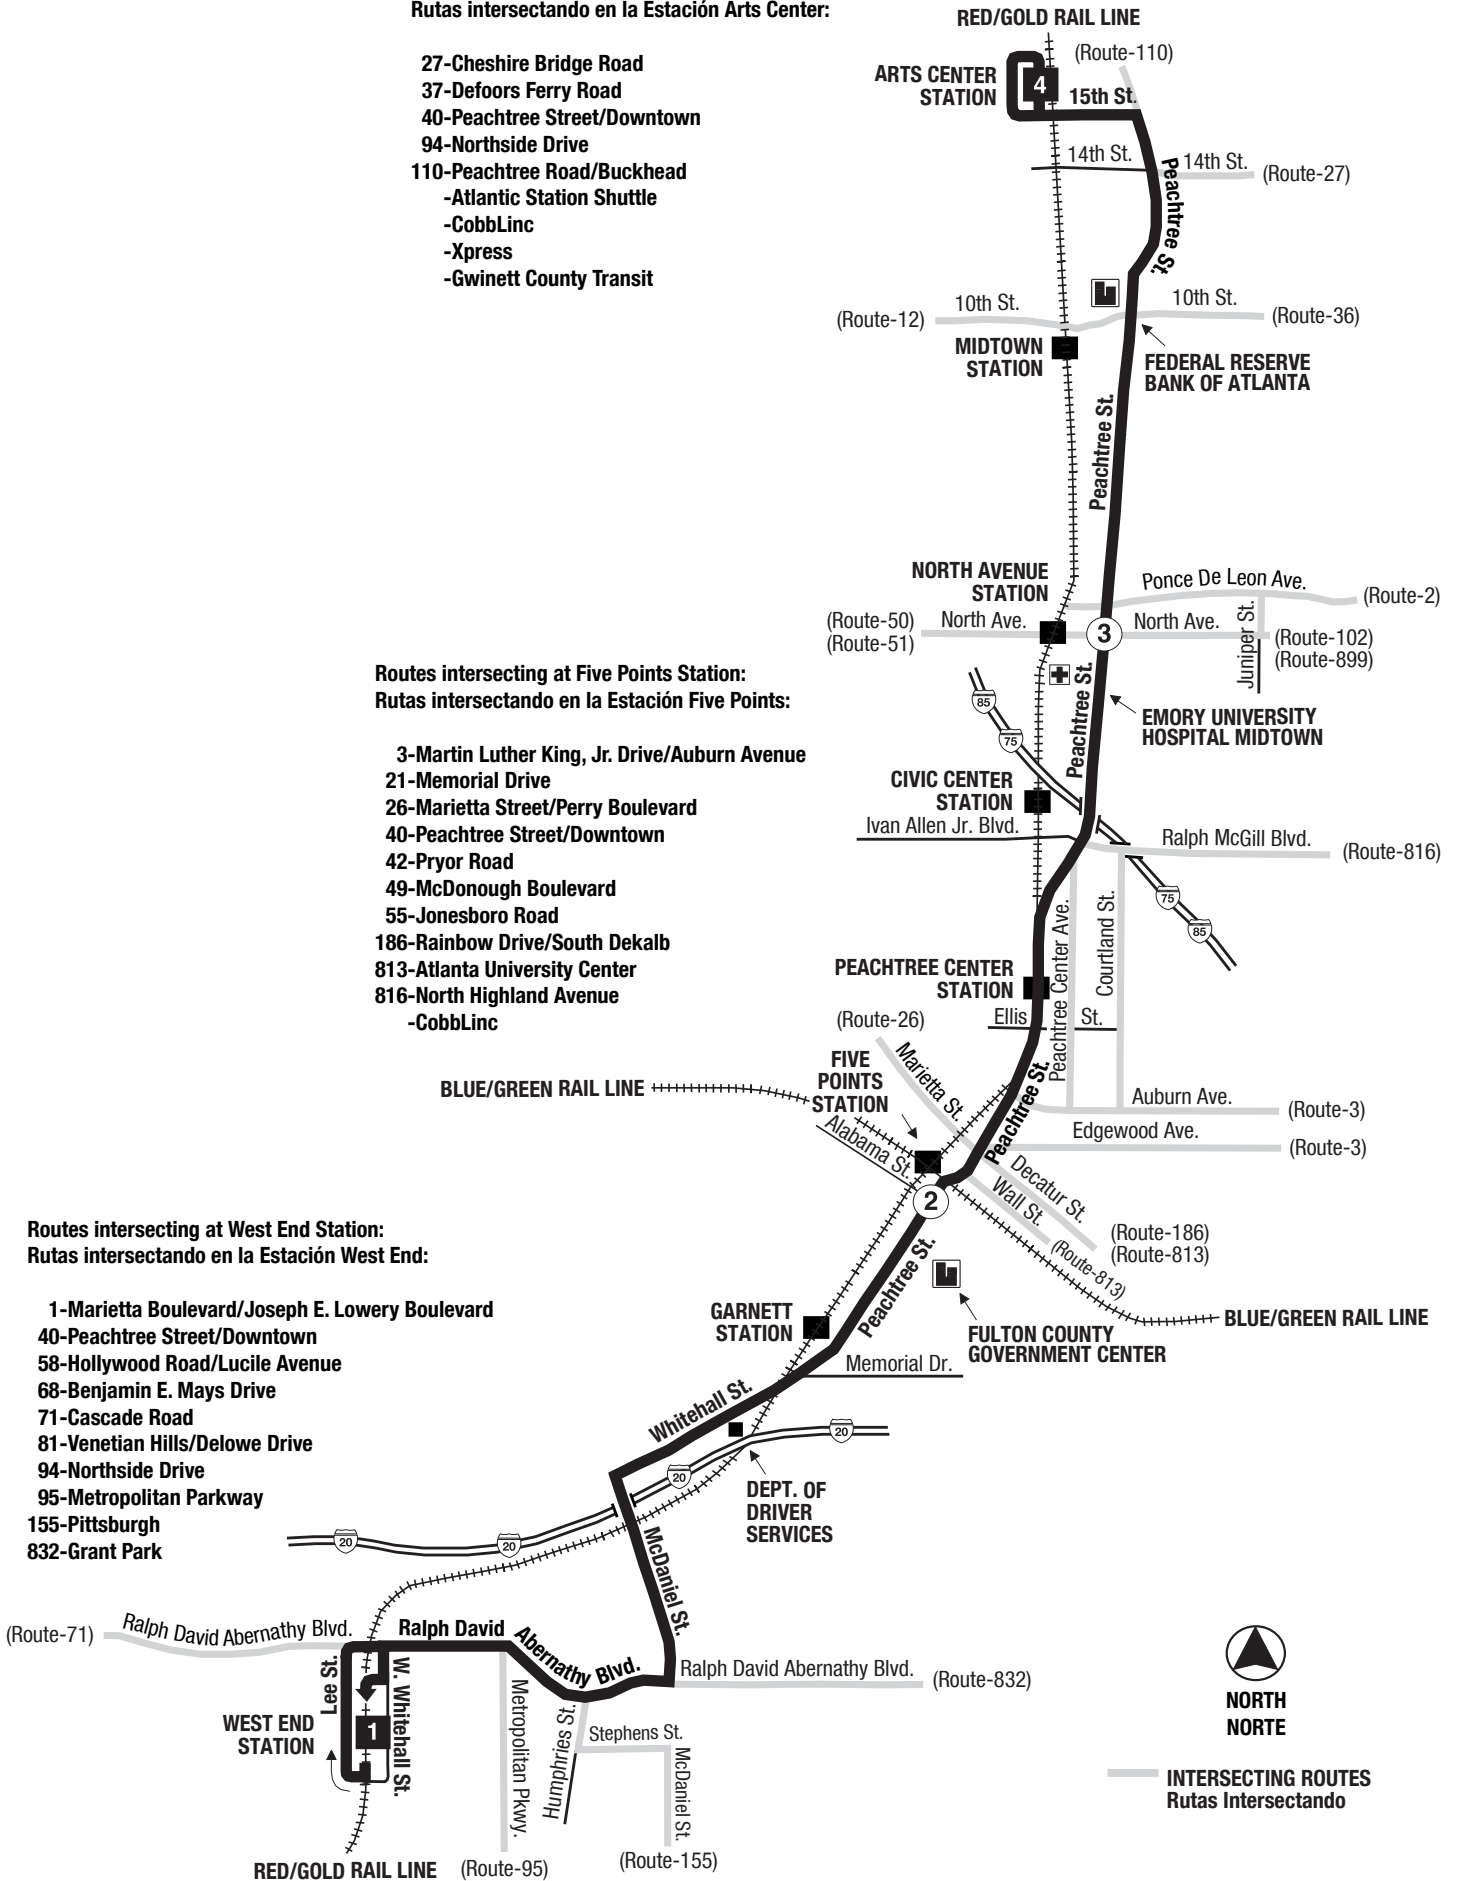

**Routes intersecting at Arts Center Station:**  
**Rutas intersectando en la Estación Arts Center:**

- 27-Cheshire Bridge Road
- 37-Defoors Ferry Road
- 40-Peachtree Street/Downtown
- 94-Northside Drive
- 110-Peachtree Road/Buckhead
- Atlantic Station Shuttle
- CobbLinc
- Xpress
- Gwinnett County Transit

**Routes intersecting at Five Points Station:**  
**Rutas intersectando en la Estación Five Points:**

- 3-Martin Luther King, Jr. Drive/Auburn Avenue
- 21-Memorial Drive
- 26-Marietta Street/Perry Boulevard
- 40-Peachtree Street/Downtown
- 42-Pryor Road
- 49-McDonough Boulevard
- 55-Jonesboro Road
- 186-Rainbow Drive/South Dekalb
- 813-Atlanta University Center
- 816-North Highland Avenue
- CobbLinc

**Routes intersecting at West End Station:**  
**Rutas intersectando en la Estación West End:**

- 1-Marietta Boulevard/Joseph E. Lowery Boulevard
- 40-Peachtree Street/Downtown
- 58-Hollywood Road/Lucile Avenue
- 68-Benjamin E. Mays Drive
- 71-Cascade Road
- 81-Venetian Hills/Delowe Drive
- 94-Northside Drive
- 95-Metropolitan Parkway
- 155-Pittsburgh
- 832-Grant Park

INTERSECTING ROUTES  
 Rutas Intersectando